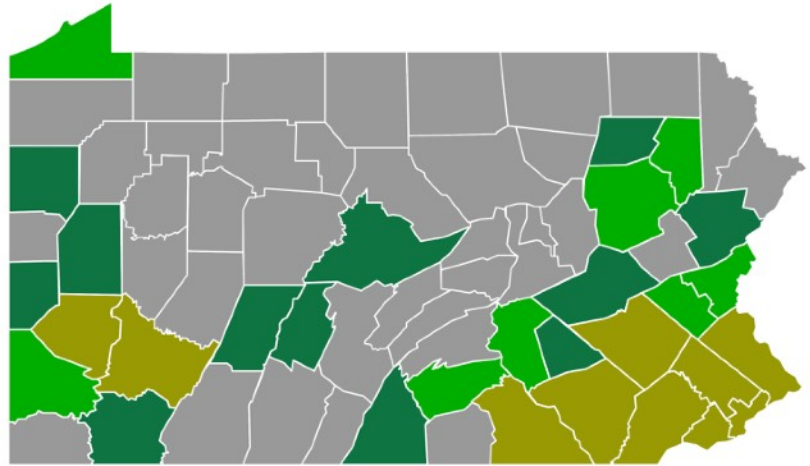

WatchtheCounties 2020

Capturing screenshots of KEY county election results

1 Monitoring US Election Night Returns

Capturing KEY states' county vote totals every 15 minutes.

Starting at close of polls, we will be documenting reported vote totals in order to preserve evidence of any anomalies, discrepancies, &/or suspicious activity.

We will be saving a time-stamped, full-page capture every 15 minutes as key counties report their vote totals on their website's results page on election night (and continuing at longer intervals daily throughout the week as further updates come in).

All we need is the correct URL for each county's live results page (often these are not available until election night). **Your job on election night** will be to quickly track down the correct URLs for your assigned counties, and place them into a spreadsheet on Google Drive.

2 Saving to Google Drive

Enter URLs into the KEY counties spreadsheet.

In some cases, the county website (&/or preliminary link to results page) URLs are already filled in on the spreadsheet to help you quickly find each results page. Once you've entered those URLs into the spreadsheet, your job is done — our automated capture program will take it from there. Thank you for helping us **WatchtheCounties!**

That's all folks.

	A	B	C	D	
1	COUNTY	County website	Preliminary link to results page	Results page	Not
2	Philadelphia County	https://www.philadelphiavotes.com/		Paste URL HERE	
3	Allegheny County	https://www.alleghenycounty.us/	https://www.alleghenycounty.us/electi	https://results.enr.clarityelections.co	
4	Montgomery County				
5	Bucks County	http://www.buckscounty.org/	http://www.buckscounty.org/governm	Paste URL HERE	
6	Delaware County				
7	Lancaster County	https://co.lancaster.pa.us/	https://co.lancaster.pa.us/1022/Current-Election-Results		
8	Chester County				
9	York County	https://yorkcountypa.gov/voting-electio	https://yorkcountypa.gov/voting-elections/elections-results.html		
10	Berks County				
11	Lehigh County				
12	Westmoreland County				
13	Luzerne County				
14	Northampton County				
15	Erie County				
16	Dauphin County				
17	Cumberland County				

3 Optional — Enter additional URLs

If time permits, we may want to monitor other counties in your assigned state.

If you feel up to the task, it would be helpful to enter as many URLs of other counties as you can — this will help us review the results in smaller counties and possibly spot issues there worthy of investigation.

Further questions? Ready to volunteer?

Please email us at: WatchTheCounties@gmail.com

National Voting Rights Task Force www.NVRTF.org